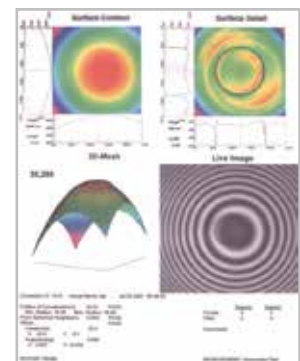

TECHNICAL SPECIFICATION

■ Fiber Optic Performance				
Connector	FC, SC, ST, LC, MU			
Mode	Single Mode G652D, G657A			Multi Mode OM1, OM2, OM3, OM4
Endface Application	PC	UPC	APC	PC
(dB) Insertion Loss	≤ 0.3	≤ 0.2	≤ 0.3	≤ 0.3
(dB) Return Loss	≥ 45	≥ 50	≥ 65	-----
(mm) Cable Dia.	Φ3, Φ2, Φ0.9			
Vibration	≤ 0.2 dB (5~50Hz, 1.5mm Amplitude)			
Temp. Range	≤ 0.2 dB (- 40°C ~ 80°C, 21 Cycles)			

● Geometric Specification of Finished End-face			
Endface Polishing		PC	APC
Radius of Curvature	SC	10 ~ 25 mm	5 ~ 12 mm
	LC	7 ~ 25 mm	5 ~ 12 mm
Apex Offset	≤ 70 μm		
Fiber Spherical Height	-90 nm (□), +50 nm (▢)		
Angular Offset	-----	8° ± 0.5° C